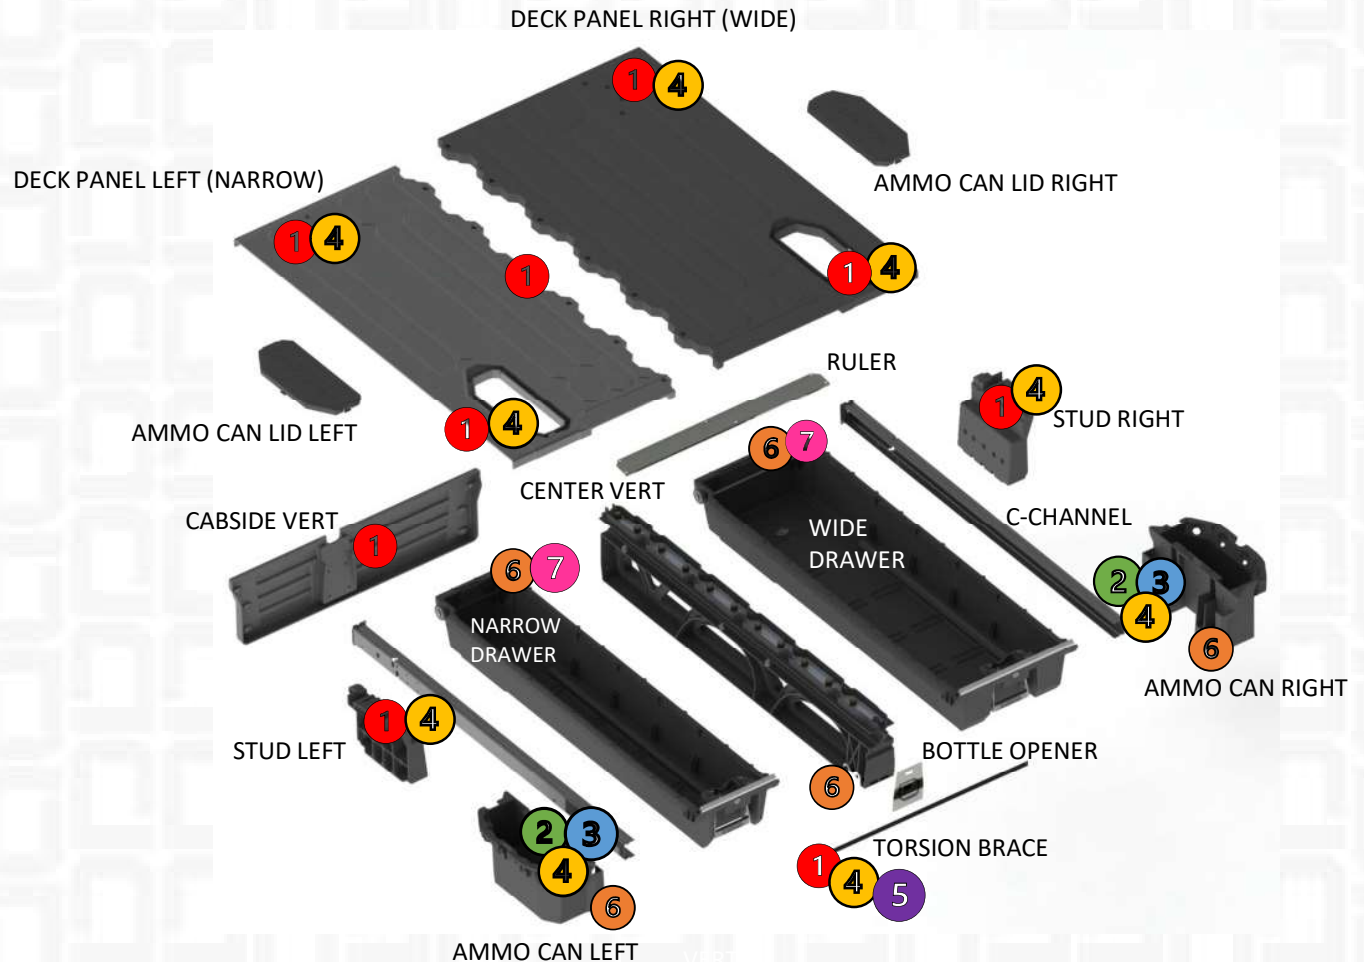

~~FULL SIZE~~
MIDSIZE
~~VAN~~
BASE KIT
HARDWARE DETAIL

Original Issue: 6-2021

DECKED

MID SIZE BASE HARDWARE KIT

1 S1
RC119 – 54 (1/4-20 x .905 dogpoint bolt)

2 N1
RC105 – 4 (1/4-20 flanged nut)

3 S2
RC031 – 4 (1/4-20 x 1" bolt)

4 WASHERS
RC297 – 50 Rubber washers AND/OR
RC265 – 50 Nylon washers

5 FINAL MID
RC372 – 6 ruler screws 1/8" hex head
RC362 – 2 bolt thread protector
RC203 – 2 upper bottle opener bolts
RC023 – 2 lock core plugs

6 WHEELS
RC292 – 8
RC038 – 8

7 DRAWER/DRAWER 1
RC083 – 2 left drawer bracket
RC084 – 2 right drawer bracket
RC059 – 12 1/4-20 x .75" bolts
RC088 – 4 1/4-20 x 2" bolts
RC036 – 12 1/4-20 nuts
RC110 – 2 drawer tube brace

PREP EXTRA
RC235 – 2 repair inserts (front of vert, ammo can)