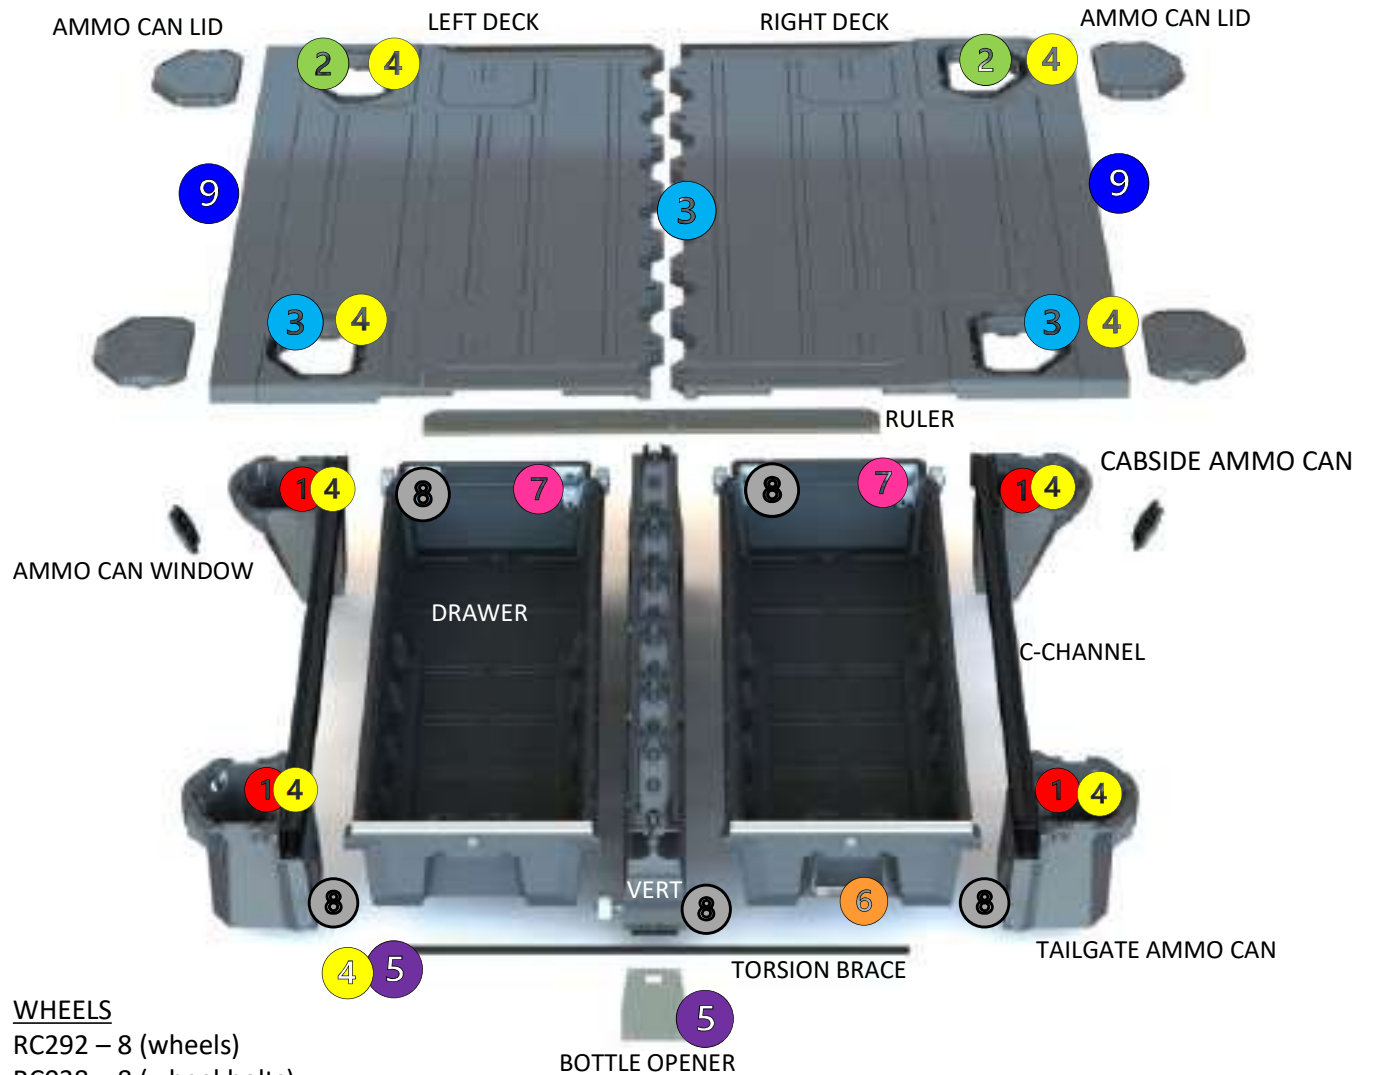

~~FULL SIZE~~
~~MIDSIZE~~
VAN
BASE KIT
HARDWARE DETAIL

Original Issue: 6-2021

VAN BASE HARDWARE KIT

- 1** C-CHANNEL HW
RC031 – 8 (1/4-20 x 1" bolt)
RC105 – 8 (1/4-20 flanged nut)
- 2** CS AMMO CAN
RC029 – 12 (1/4-20 x 1.5" bolt)
RC105 – 12 (1/4-20 flanged nut)
- 3** BOLT 1 FS (B1)
RC119 - 26 (1/4-20 x .905" dog point bolt)
- 4** WASHERS
RC297 – 50 Rubber washers AND/OR
RC265 – 50 Nylon washers
- 5** PREP TBO
RC372 – 6 (ruler screws 1/8" hex head)
RC119 – 4 (1/4-20 x .905" dogpoint bolts)
RC362 – 4 (bolt thread protector)
RC203 – 2 (upper bottle opener bolts)
RC023 – 2 (lock core plugs)
- 6** HANDLE
RC030 – 2 (hairpin)
RC037 – 2 (clevis pin)
RC290 – 1 (handle spring left)
RC291 – 1 (handle spring right [RED])
- 7** DRAWER/DRAWER 1
RC083 – 2 (left drawer bracket)
RC084 – 2 (right drawer bracket)
RC059 – 12 (1/4-20 x .75" bolts)
RC088 – 4 (1/4-20 x 2" bolts)
RC036 – 12 (1/4-20 nuts)
RC110 – 2 (drawer tube brace)

- 8** WHEELS
RC292 – 8 (wheels)
RC038 – 8 (wheel bolts)
- 9** SIDEBOARDS
RC149 – 10 (#12 x 5/8" screw)

PREP EXTRA
RC235 – 2 repair inserts (front of vert, TG ammo can)